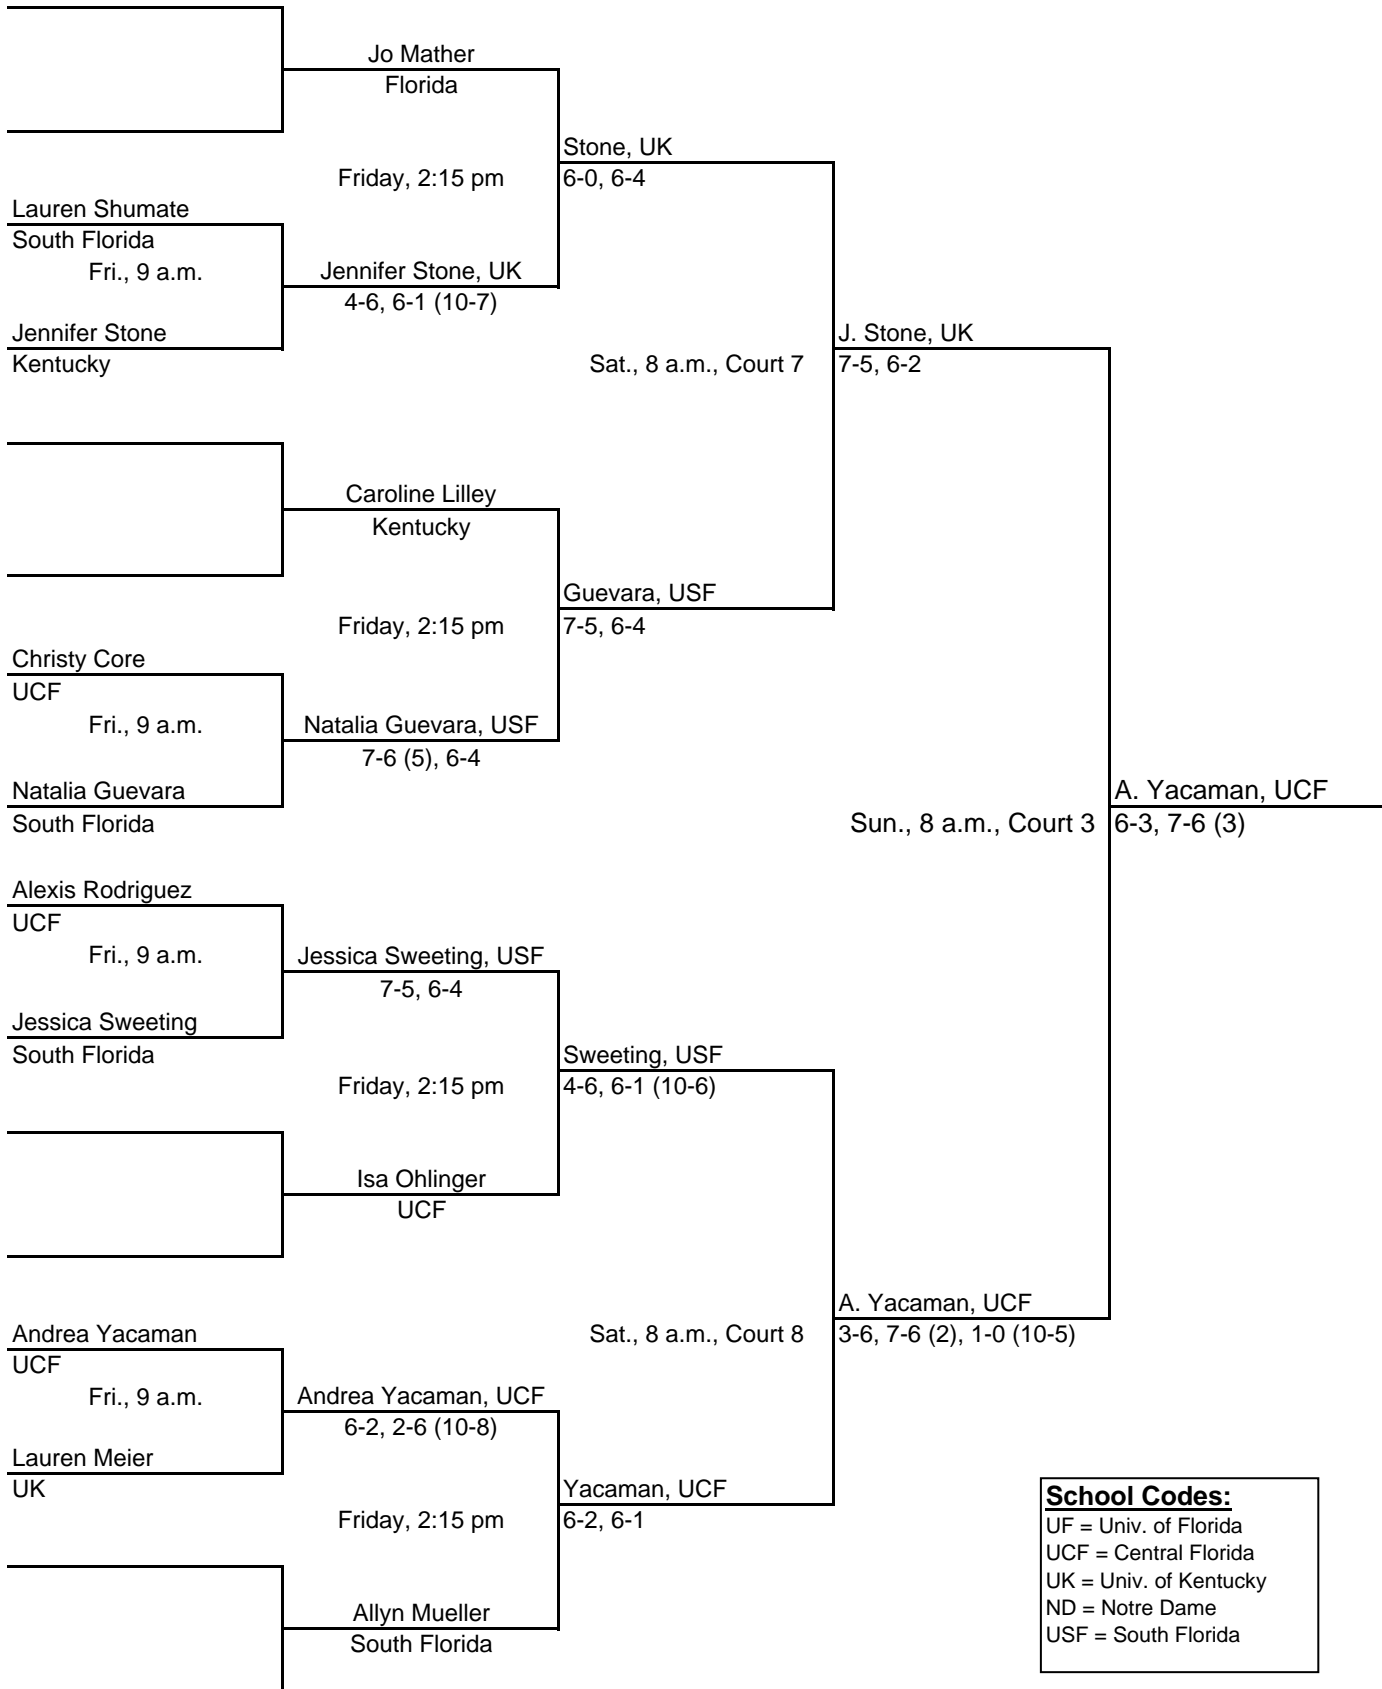

2008 Gator Fall Classic: Flight B Singles, Main Draw

September 19-21, 2008 * University of Florida * Gainesville, Fla.

School Codes:
UF = Univ. of Florida
UCF = Central Florida
UK = Univ. of Kentucky
ND = Notre Dame
USF = South Florida