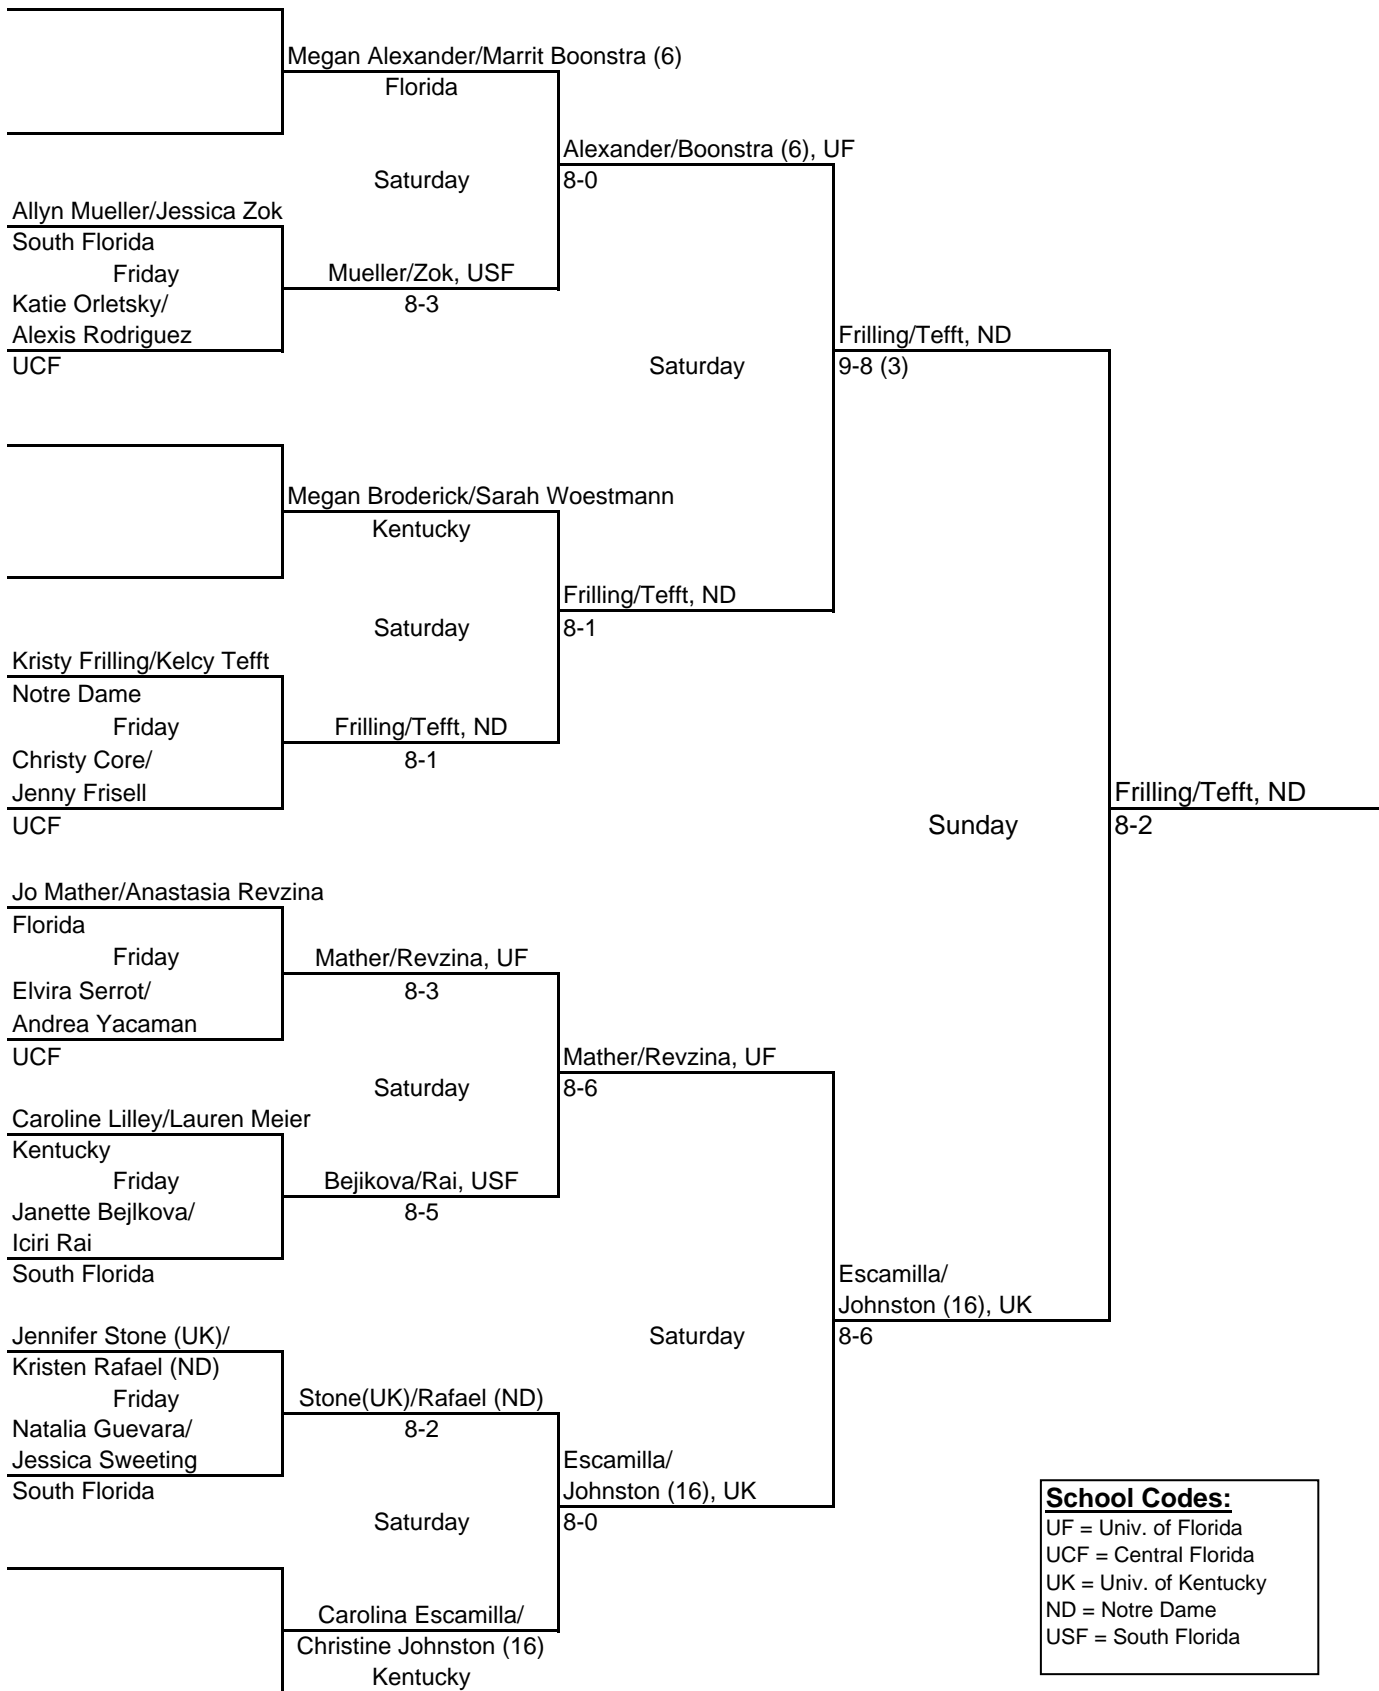

2008 Gator Fall Classic: Doubles, Main Draw

September 19-21, 2008 * University of Florida * Gainesville, Fla.

School Codes:
UF = Univ. of Florida
UCF = Central Florida
UK = Univ. of Kentucky
ND = Notre Dame
USF = South Florida

2008 Gator Fall Classic: Flight A Singles, Back Draw

September 19-21, 2008 * University of Florida * Gainesville, Fla.

Friday, September 19

Court	Player 1		Player 2	Winner	Score
	Christine Johnston (118), UK	vs.	Katie Orletsky, UCF	Johnston, UK	6-2, 6-2
	Elvira Serrot, UCF	vs.	Carolina Escamilla, UK	Escamilla, UK	6-3, 6-1
	Jenny Frisell, UCF	vs.	Iciri Rai, USF	Rai, USF	6-3, 1-6 (10-5)
	Kristen Rafael, ND	vs.	Jessica Zok, USF	Kristen Rafael, ND	walk-over

Saturday, September 20

Court	Player 1		Player 2	Winner	Score
11	Christine Johnston (118), UK	vs.	Jenny Frisell, UCF	Johnston (118), UK	6-0, 6-1
4	Katie Orletsky, UCF	vs.	Kristen Rafael, ND	Kristen Rafael, ND	6-0, 6-2
9	Elvira Serrot, UCF	vs.	Jessica Zok, USF	Jessica Zok, USF	6-0, 6-1
10	Carolina Escamilla, UK	vs.	Iciri Rai, USF	Escamilla, UK	6-0, 6-2

Sunday, September 21

Court	Player 1		Player 2	Winner	Score
7	Christine Johnston (118), UK	vs.	Elvira Serrot, UCF	Johnston (118), UK	6-2, 6-2
6	Katie Orletsky, UCF	vs.	Kelcy Tefft (43), ND	Tefft (43), ND	6-2, 6-2
9	Sarah Woestmann (83), UK	vs.	Janette Bejkova (52), USF	Benlkova (52), USF	6-1, 6-2
8	Carolina Escamilla, UK	vs.	Jenny Frisell, UCF	Frisell, UCF	6-3, 3-6, 1-0 (10-6)
5	Kristen Rafael, ND	vs.	Iciri Rai, USF	Rafael, ND	2-6, 6-1, 1-0 (10-7)
10	Jessica Zok, USF	vs.	Megan Broderick (55), UK	Broderick (55), UK	6-4, 6-3

School Codes:

UF = Univ. of Florida
UCF = Central Florida
UK = Univ. of Kentucky
ND = Notre Dame
USF = South Florida