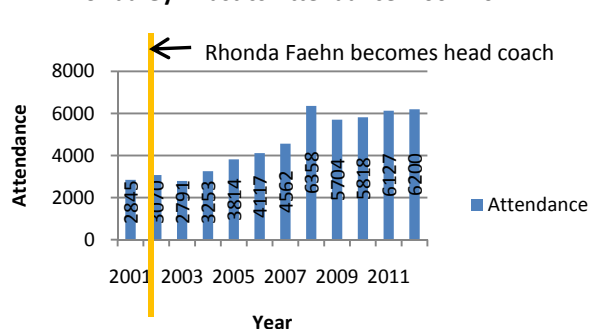

Gators Practice Facility Expansion Starts in April

Making their high flying gymnastics look easy takes many hours in the training gym. Next season, the Gators will be practicing their amazing skills in their renovated practice studio.

Construction is scheduled to begin immediately after spring graduation and should be complete by the end of the calendar year. The north wall of the Stephen C. O'Connell Center will be pushed out to give the team an additional 6,700 square feet, bringing the facility to more than 18,500 square feet.

For more information about the expansion, visit [Scott Carter's story on Gatorzone.com](#).

Building a Crowd

The Florida program continues to build their fan base. Since the arrival of Head Coach Rhonda Faehn for the 2003 season, UF has doubled its average attendance since her first campaign. A record crowd of 10,855 were on hand for the dual between No. 1 Florida and No. 2 Georgia on Jan. 18, 2008. That crowd broke the Stephen C. O'Connell Center record for gymnastics attendance set in 1989 versus Alabama (10,651).

In 2008, Florida averaged 6,358 per meet – second only to the 1989 Gator team's attendance average of 6,455. Florida has ranked No. 4 in the nation in attendance average each season since 2006.

Florida's attendance average of 6,200 in 2012 is the third-highest in the program's 40-year history.

Florida Gymnastics Attendance: 2001-2012