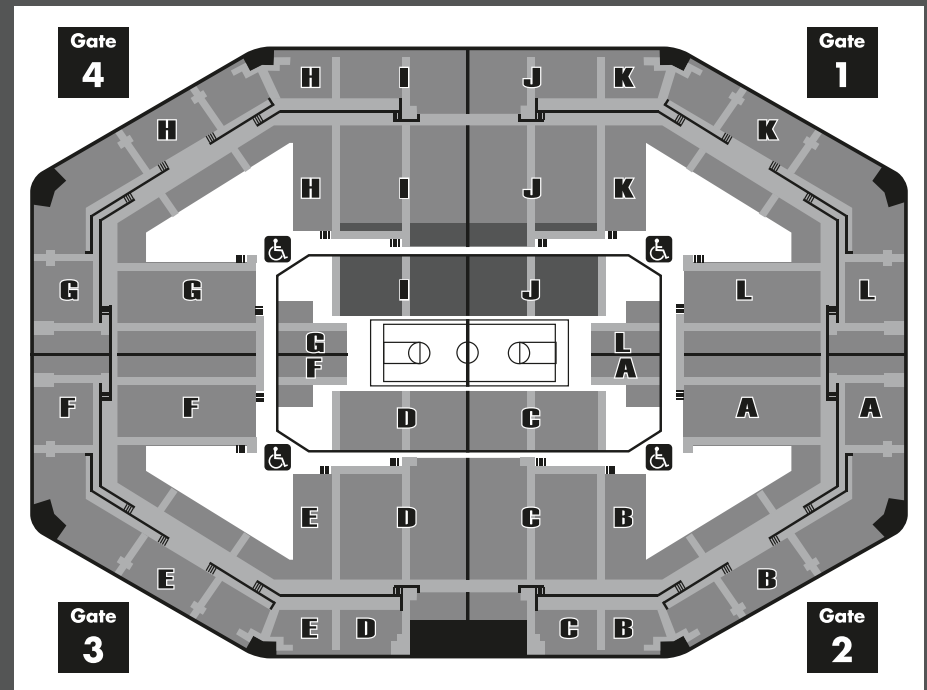

### Individual Game Tickets

Game Reserved Seating .....	\$5
General Admission Adult .....	\$4
General Admission Child/Senior .....	\$2

The Gator Gold Card is not valid for the two doubleheader games scheduled with the men's basketball team (Nov. 20 and Dec. 10). For admission to those games, a men's ticket must be purchased. Basketball Season Pass holders will be given the option to purchase men's tickets at the time they purchase a Season Pass.

## O'CONNELL CENTER SEATING CHART FOR BASKETBALL