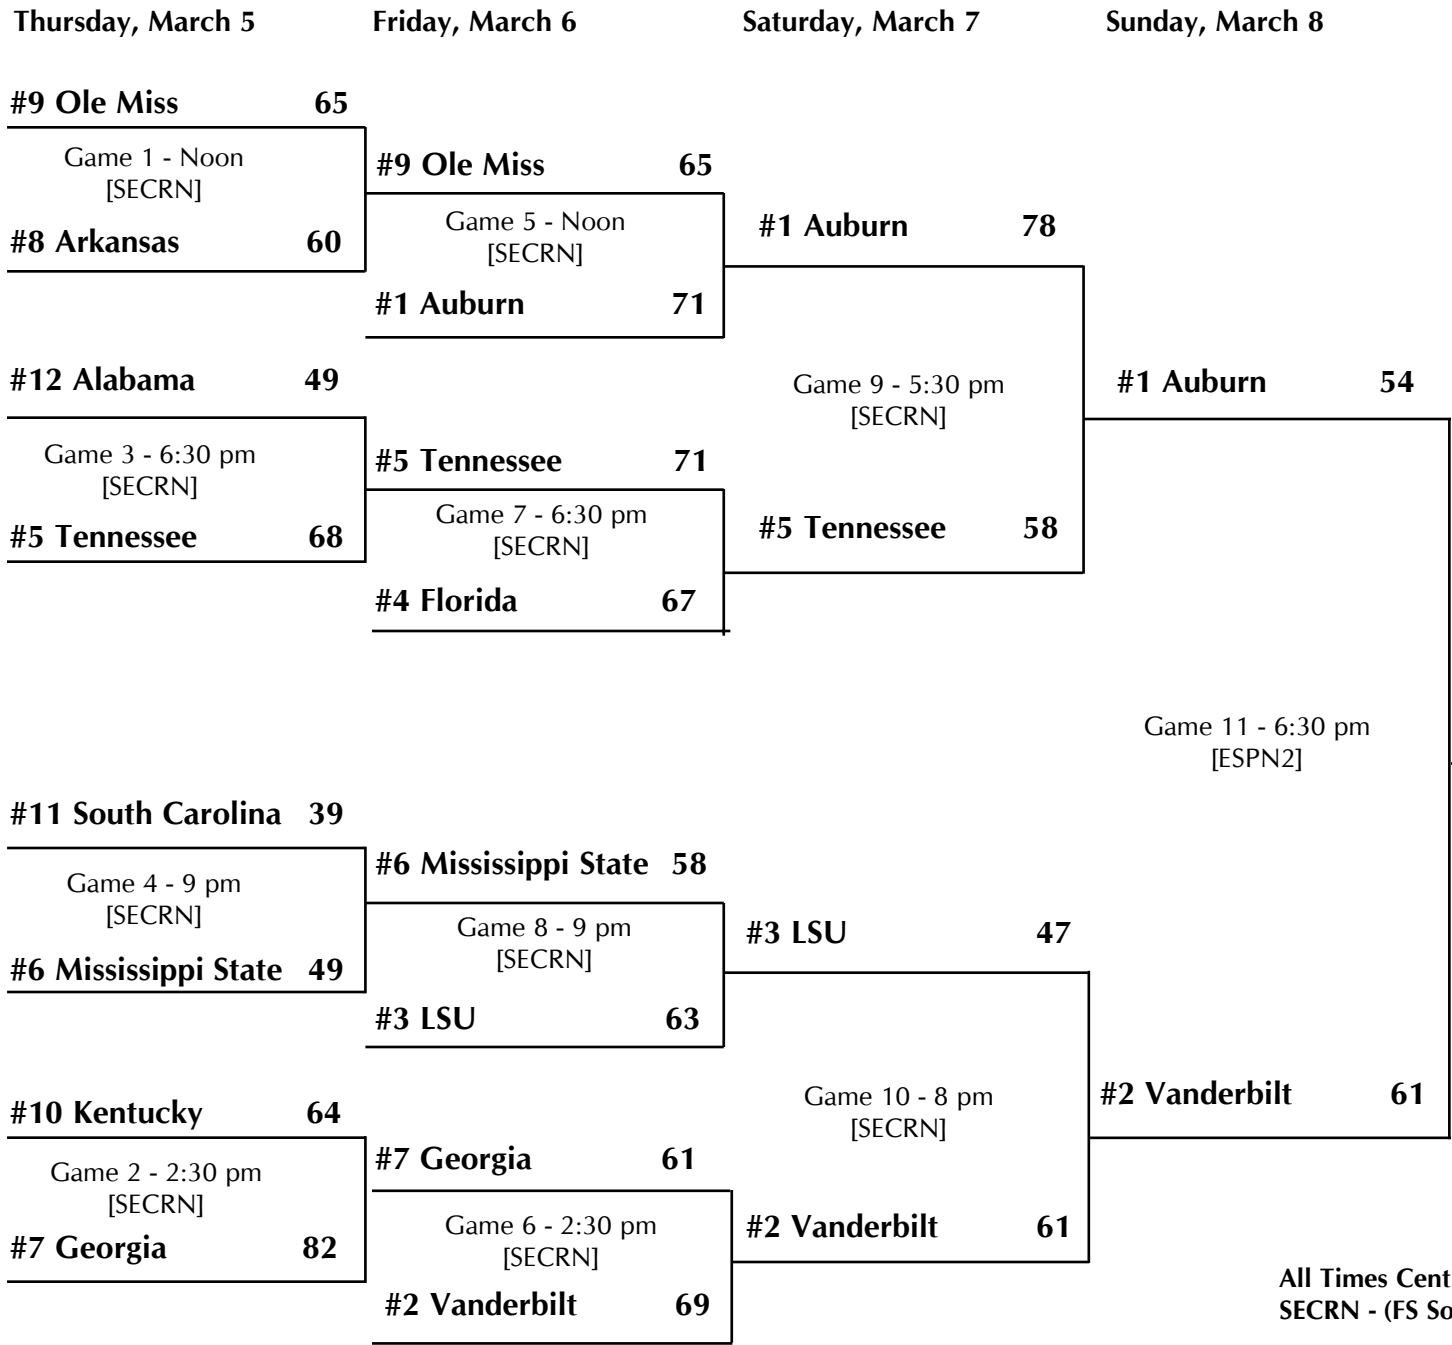

2009 SEC WOMEN'S BASKETBALL TOURNAMENT BRACKET

March 5-8 • Alltel Arena (15,936) • North Little Rock, Ark.

Vanderbilt
NCAA Tournament
Automatic Qualifier

All Times Central And Subject To Change.
SECRN - (FS South, FS Southwest, SUN Sports).

2009 NCAA® Division I Women's BASKETBALL CHAMPIONSHIP

© 2009 National Collegiate Athletic Association. No commercial use without the NCAA's written permission.
The NCAA opposes all sports wagering. This bracket should not be used for sweepstakes, contests, office pools or other gambling activities.