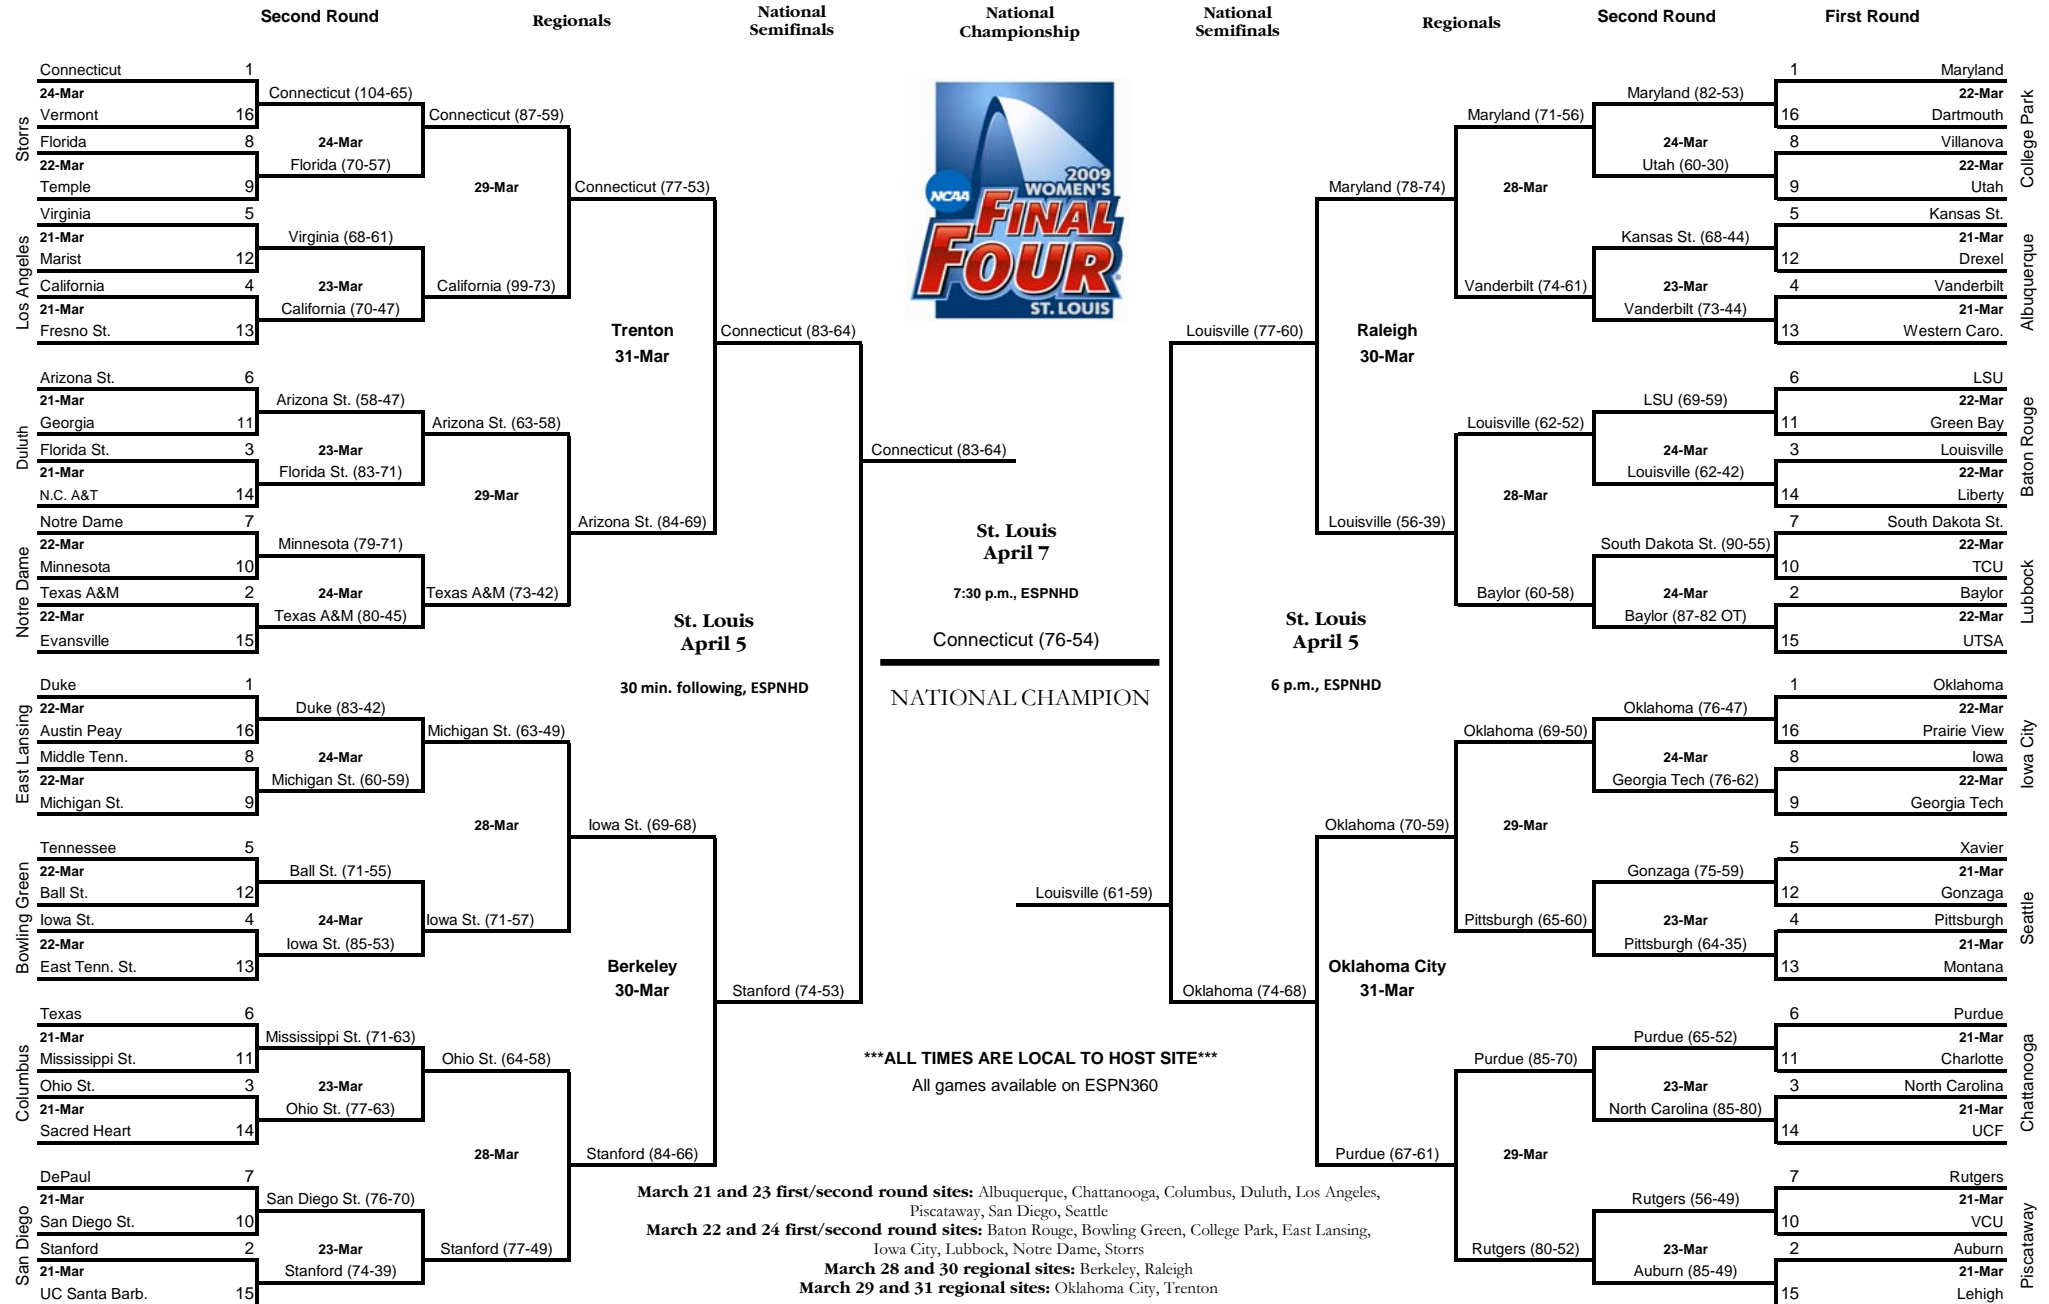

2009 NCAA® Division I Women's BASKETBALL CHAMPIONSHIP

© 2009 National Collegiate Athletic Association. No commercial use without the NCAA's written permission.
The NCAA opposes all sports wagering. This bracket should not be used for sweepstakes, contests, office pools or other gambling activities.